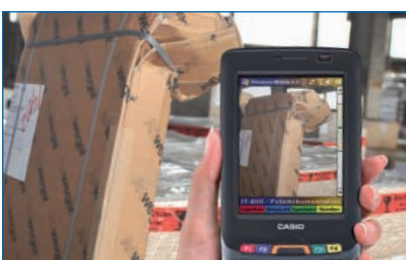

CASIO IT-800

Versatile and powerful like a PDA, rugged like an industrial terminal, capable to communicate like a mobile phone or webbook: The new high-end industrial terminal IT-800 offers state-of-the-art mobile data communication and is the ideal assistant for all who need to send data or image files in real time - no matter if parcel services, transportation companies, field workers, event organizers or just in the warehouse or at the point-of-sale. A highlight of the IT-800 is the screen because the new developed display is ten times more robust than standard displays. It even withstands the impact of a 500 g metal ball from the height of 25 cm.*

Maximum versatility

As the first industrial PDA with the operation system Windows Mobile 6.5 and 3.5G Wireless WAN, WLAN and Bluetooth the IT-800 can be used extremely flexible. Along with the rapid data communication the terminal offers also telephone functionality. Further features are GPS for locating the exact position, a camera with autofocus and flash for fast image documentation as well as a laser scanner or CMOS imager for 1D or 2D codes.

Digital camera with flash and autofocus

Another highlight of the IT-800 is the integrated digital camera. It offers a resolution of up to two mega pixels and works with autofocus and LED flash. So signatures on delivery documents, delivery situations, transport damages or parking violations can be documented safely and quickly and sent to the head office.