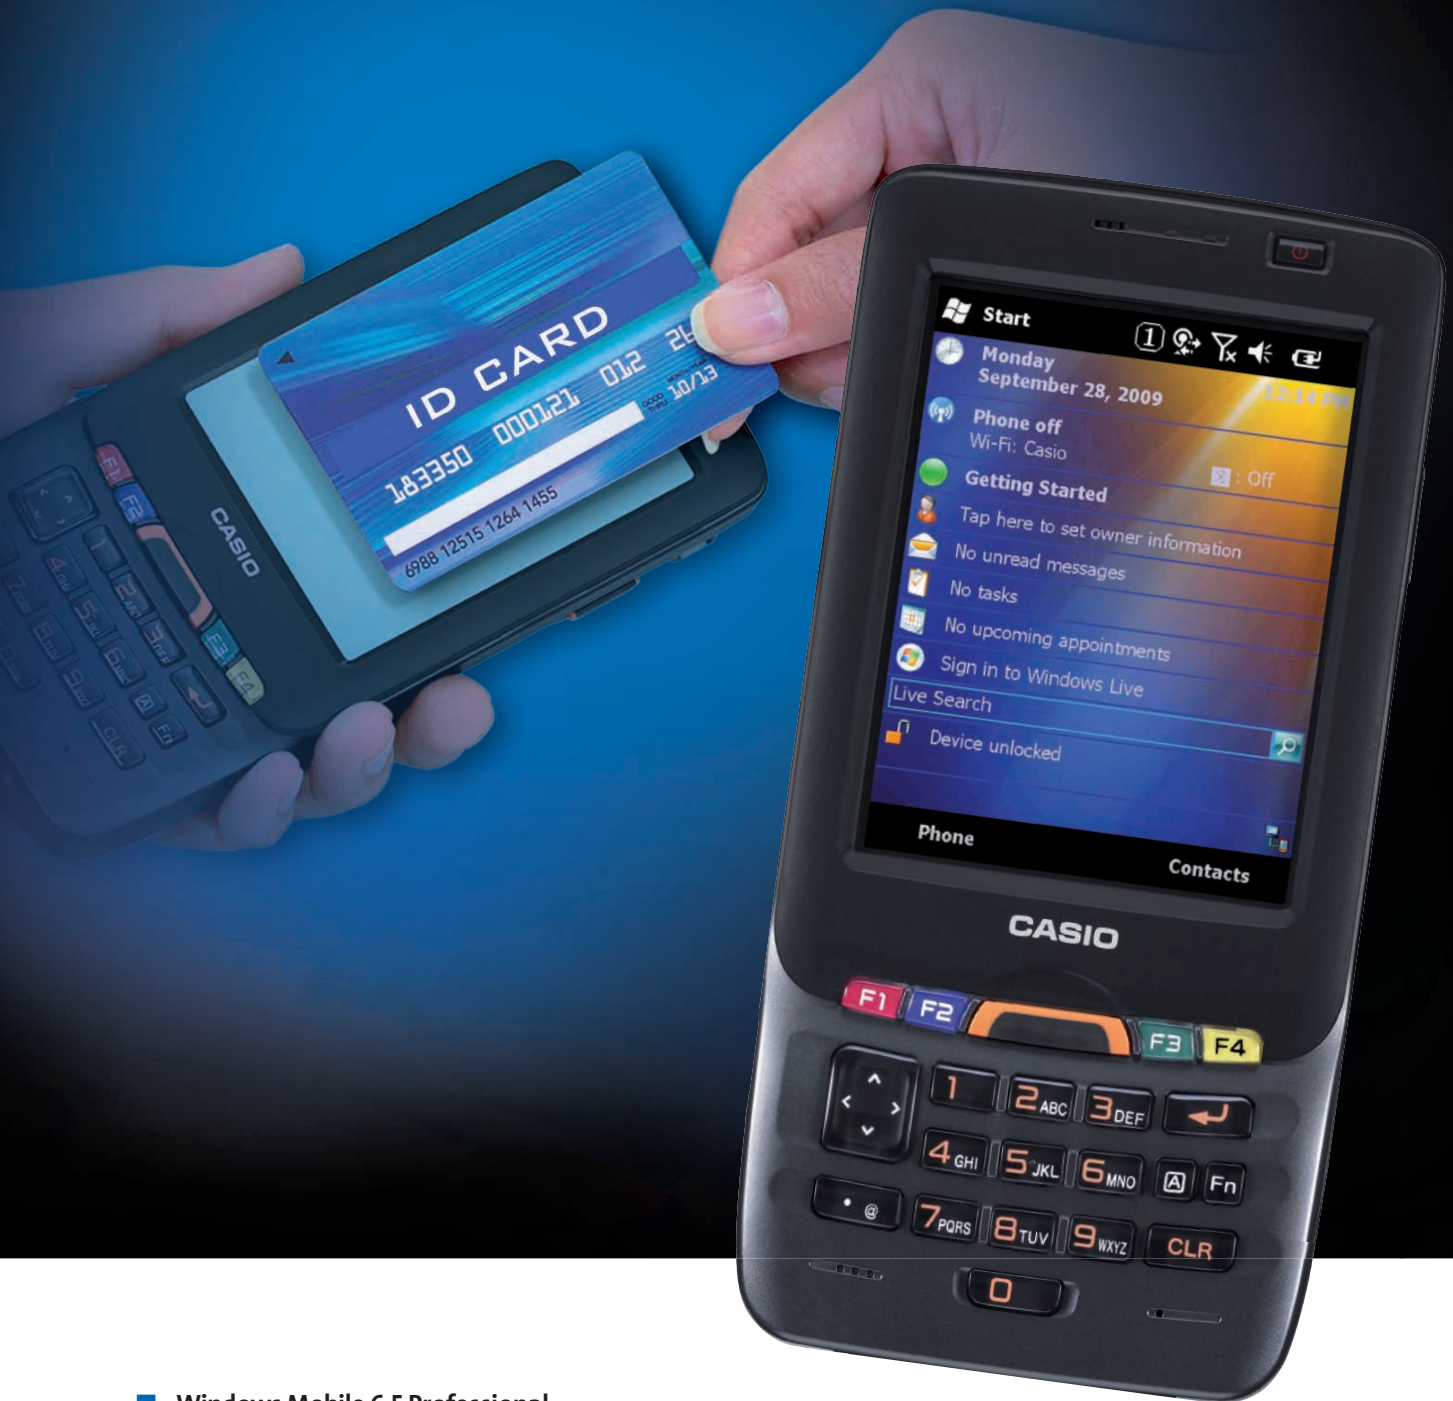

Mobile data communication with maximum security: The new IT-800 industrial PDA

- Windows Mobile 6.5 Professional
- Telephone function and GPS
- Smart Card Reader / Writer
- GPRS, EDGE, UMTS, HSDPA, WLAN and Bluetooth®
- Digital camera with autofocus and LED flash
- Integrated Laser Scanner or CMOS imager or SDIO slot

CASIO IT-800

Versatile and powerful like a PDA, rugged like an industrial terminal, capable to communicate like a mobile phone or webbook: The new high-end industrial terminal IT-800 offers state-of-the-art mobile data communication and is the ideal assistant for all who need to send data or image files in real time - no matter if parcel services, transportation companies, field workers, event organizers or just in the warehouse or at the point-of-sale. A highlight of the IT-800 is the screen because the new developed display is ten times more robust than standard displays. It even withstands the impact of a 500 g metal ball from the height of 25 cm.*

Maximum versatility

As the first industrial PDA with the operation system Windows Mobile 6.5 and 3.5G Wireless WAN, WLAN and Bluetooth the IT-800 can be used extremely flexible. Along with the rapid data communication the terminal offers also telephone functionality. Further features are GPS for locating the exact position, a camera with autofocus and flash for fast image documentation as well as a laser scanner or CMOS imager for 1D or 2D codes.

Digital camera with flash and autofocus

Another highlight of the IT-800 is the integrated digital camera. It offers a resolution of up to two mega pixels and works with autofocus and LED flash. So signatures on delivery documents, delivery situations, transport damages or parking violations can be documented safely and quickly and sent to the head office.